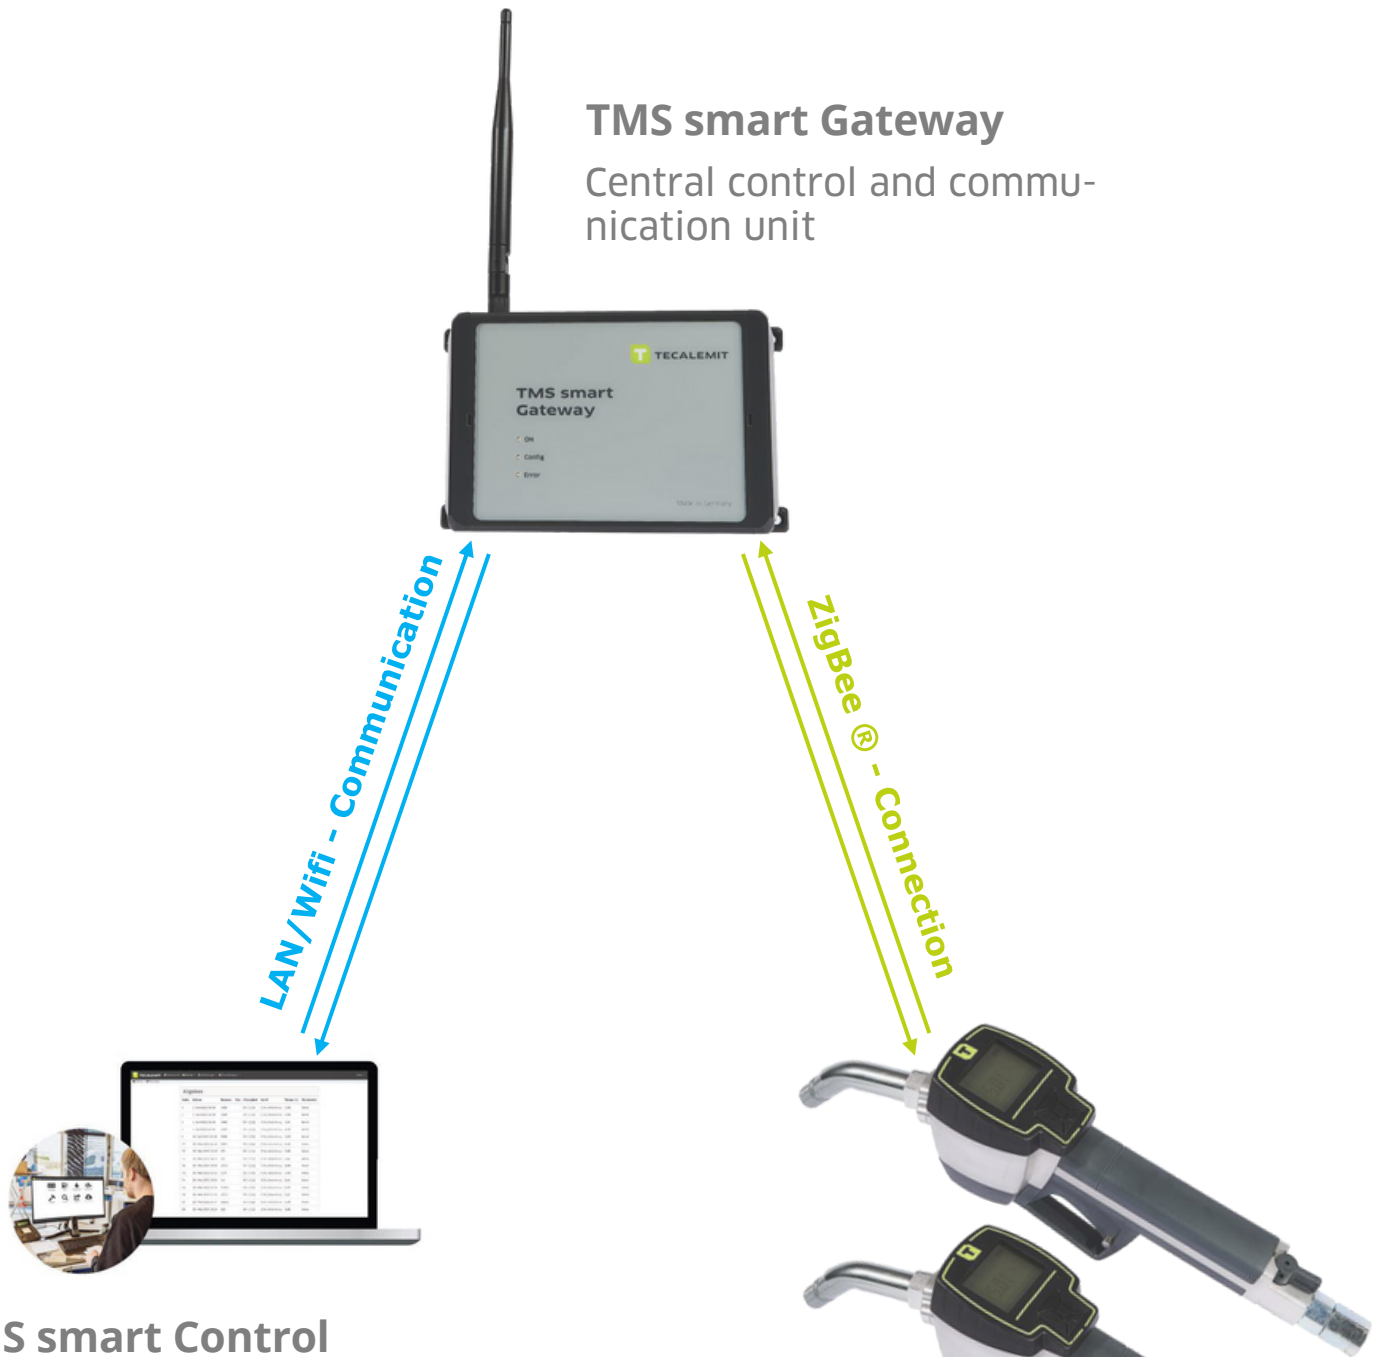

As a standalone system or connected to an existing dealer management system (DMS) - the TMS smart family, combined with our myTecalemit fill level monitoring, offers you the most modern oil inventory monitoring and dispensing system currently available on the market.

Your advantages at a glance:

- One system for mobile and stationary application
- Simple installation
- Fast and easy operation
- Precise measurement and dispensing
- Full control via "TMS smart Control" software
- Fast payback with price advantage over conventional systems
- Can be easily integrated into existing systems

TMS smart Gateway

The central communication and control unit manages the data processing and controls the communication among the devices.

TMS smart - System layout overview

TMS smart Gateway
Central control and communication unit

LAN/Wifi - Communication

ZigBee® - Connection

TMS smart Control

Fluid data management and operating software.

Can be run via any Internet browser.

Independent of the end device.

Software works on the gateway.