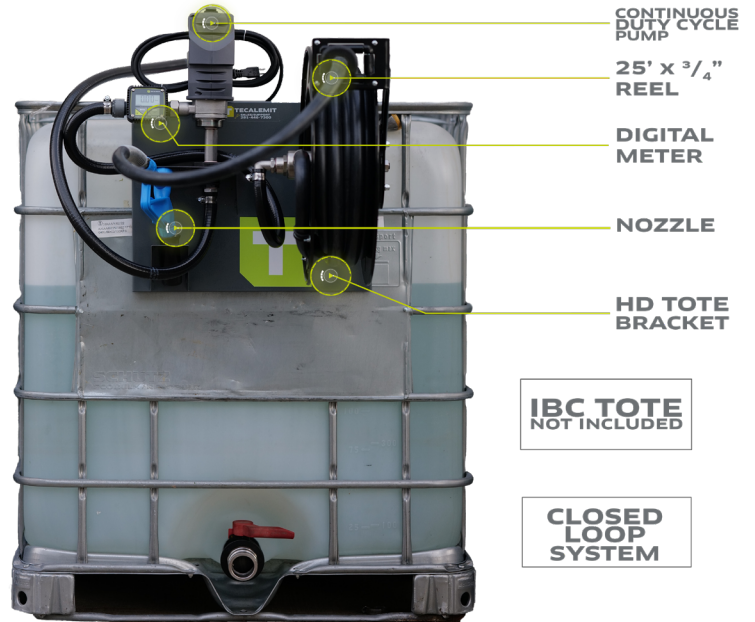

Meet the Tote DEFPRO side-mounted IBC dispensing package: A much-needed, ergonomic evolution of the traditional approach at mounting your pump, hose reel, and dispensing nozzle. This new package boasts value from the perspective of ease of set up and a full turnkey solution that is easier to move around and transfer from tote to tote.

Available in standard configuration with the Hornet W85 DEF continuous duty cycle pump, 25ft x 3/4" hose reel, digital meter, manual nozzle, nozzle holder, and custom tote bracket. The new Tote DEFPRO package is the latest evolution for DEF dispensing from an IBC tote!

### TECHNICAL SPECIFICATIONS & FEATURES

- Continuous duty cycle pump
- HD powder-coated bracket
- Oil hose reel 25' x 3/4"
- Digital meter
- Micromatic Dispense Coupler

PART NO.	DESCRIPTION
TOTEDEFPRO	Tote bracket bundle for DEF dispensing w/ std manual nozzle

**Pump**  
• continuous duty cycle

**Hose Reel**  
• 25ft x 3/4" length

**Higher ROI**  
• Experience the performance to value ratio.

**Portable**  
• Move the TOTE DEFPRO bracket from tote to tote easily.